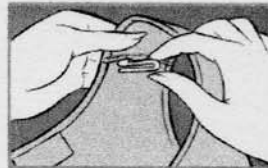

How to use Strap Tamers

Comfortably and discretely holds bra straps out of sight!

Perfect for evening wear or active wear.

Leave in your clothing thru laundering. Will not leave large pin holes or rust spots. Your garments are ready when you are!

Patent pending

Multiple award & media features recipient!

Qty	Item #	Description	Price	Retail	Ext
		Packaged 3 pairs per card <i>(Minimum order 24 cards please)</i>	4.50/card	$9.00	
	ST24	24 cards	$4.50/$108		
	ST48	48 - 72 cards	$4.00/card		
	ST84	84 or more	$3.75/card		
(Sold in increments of 12 only please)					

S&H

Total

Buyer _____

revised 11/06